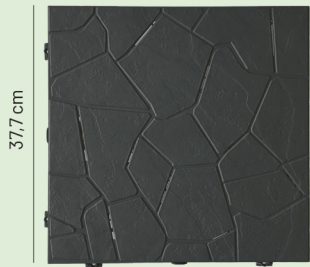

**What's SNAPLINE?**

Classic or more fashionable, elegant or traditional: Snapline offers the perfect solution for any aesthetic need...and the best is the finishing on the surface.

37,7 cm

**COLORS:**

37,7 cm

**COLORS:**

37,7 cm

**COLORS:**

37,7 cm

**COLORS:**

6,9 pcs/sqm

**LOGISTIC DETAILS**

**PACKAGING**

Single piece on pallet  
Plastic strap+leaflet

**STANDARD PLT**

80X120X80 cm | stackable

**PLT/TRUCK**

96

**PCS/TRUCK**

16128 pcs

**PCS/PALLET**